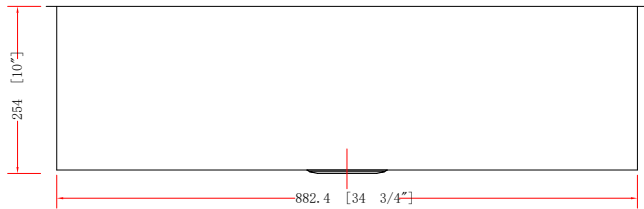

DSL-3620

KITCHEN SINK WITH ACCESSORY LEDGE

Style:

- Zero Radius
- Undermount
- Kitchen Sink
- Single Bowl

Size:

- Overall: 36" x 20" x 10"
- Bowl Size: 34.75" x 16.75" x 10"

Features:

- 16 Gauge Thickness
- 304 Stainless Steel Sink
- 18/10 Chrome/Nickel Content
- Extra Large Sound Cancellation Pads
- Thermal Undercoating