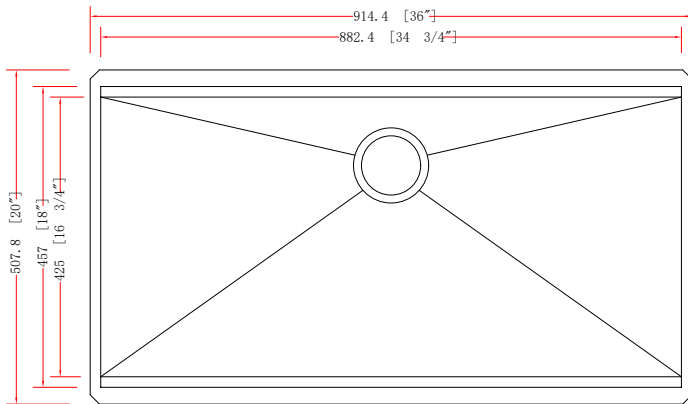

DSL-3620

KITCHEN SINK WITH ACCESSORY LEDGE

Style:

- Zero Radius
- Undermount
- Kitchen Sink
- Single Bowl

Size:

- Overall: 36" x 20" x 10"
- Bowl Size: 34.75" x 16.75" x 10"

Features:

- 16 Gauge Thickness
- 304 Stainless Steel Sink
- 18/10 Chrome/Nickel Content
- Extra Large Sound Cancellation Pads
- Thermal Undercoating