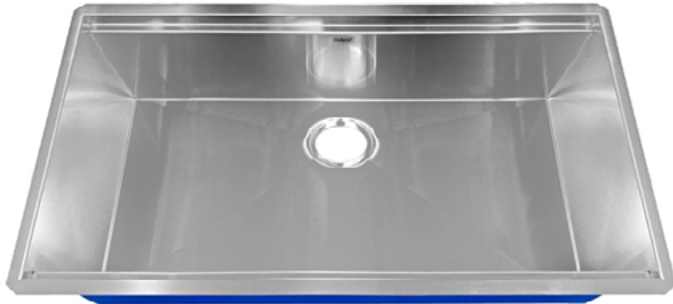

DSL-3620

KITCHEN SINK WITH ACCESSORY LEDGE

Style:

- Zero Radius
- Undermount
- Kitchen Sink
- Single Bowl

Size:

- Overall: 36" x 20" x 10"
- Bowl Size: 34.75" x 16.75" x 10"

Features:

- 16 Gauge Thickness
- 304 Stainless Steel Sink
- 18/10 Chrome/Nickel Content
- Extra Large Sound Cancellation Pads
- Thermal Undercoating

Certifications:

- cUPC

Warranty:

- Lifetime Limited Warranty

Available Color/Finish

Included Accessories:

- Bottom Grid(s): DSL-BG3620
- Basket Strainer: DSA-PBSSS
- Colander
- Cutting Board
- 11 Piece Kitchen Kit*