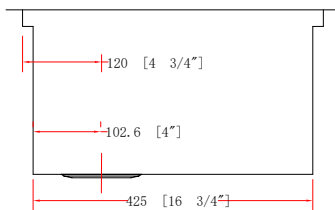

DSL-3620

KITCHEN SINK WITH ACCESSORY LEDGE

Style:

- Zero Radius
- Undermount
- Kitchen Sink
- Single Bowl

Size:

- Overall: 36" x 20" x 10"
- Bowl Size: 34.75" x 16.75" x 10"

Features:

- 16 Gauge Thickness
- 304 Stainless Steel Sink
- 18/10 Chrome/Nickel Content
- Extra Large Sound Cancellation Pads
- Thermal Undercoating